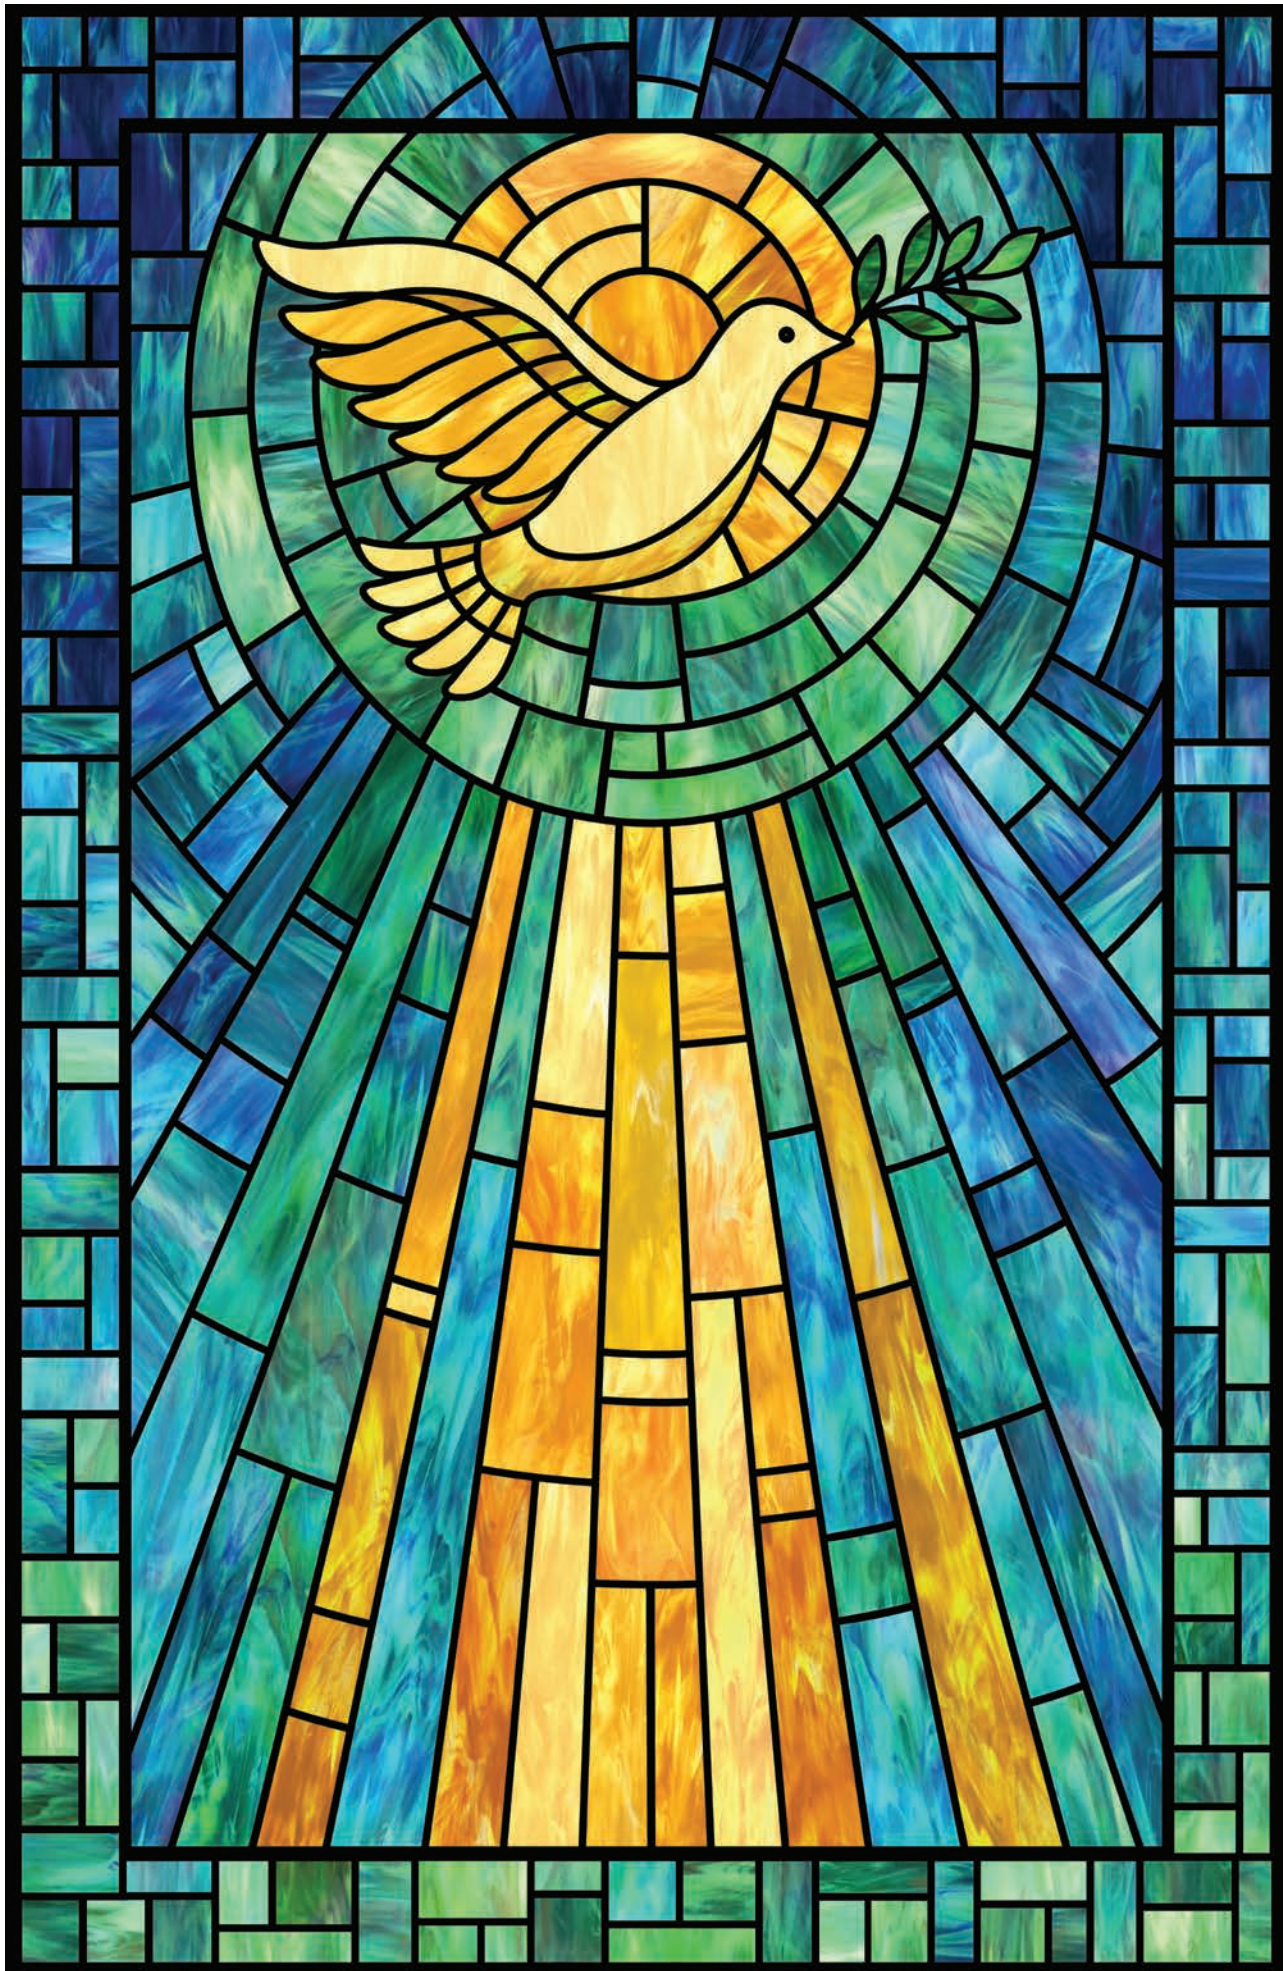

SPIRIT OF LOVE

DP25160-44 Spirit of Love Panel-Blue Multi

DP25163-74 Stained Glass-Dark Green

DP25163-72 Stained Glass-Light Green copy

DP25163-54 Stained Glass-Dark Yellow

DP25163-52 Stained Glass-Light Yellow

DP25162-44 Stained Glass Crosses-Blue Multi

DP25162-54 Stained Glass Crosses-Yellow Multi

DP25163-44 Stained Glass-Dark Blue

DP25163-42 Stained Glass-Light Blue

DP25161-44 Stained Glass Blocks-Blue Multi

DP25161-64 Stained Glass Blocks-Teal Multi

DP25163-64 Stained Glass-Dark Teal

DP25163-62 Stained Glass-Light Teal

SPIRIT OF LOVE

by Deborah Edwards

Created by Deborah Edwards, Spirit of Love features a stained-glass panel radiating the light of the Holy Spirit, a symbol for all Christians around the world. With a border in place, the panel makes a quick sew wall-hanging ready to celebrate Easter or Christmas. Multi-colored stained-glass blocks and crosses are complemented by a selection of beautifully textured glass in vibrant colors. A selection of Toscana blenders completes the collection.